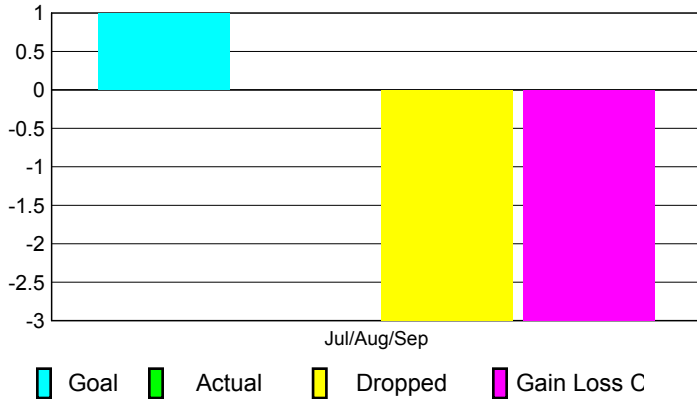

## CLUBS

Club Results  
2010-2011

Clubs  
2009-2010

Month	New Club Goal	Actual New Clubs	Actual Dropped Clubs	Gain/Loss of Clubs	Gain/Loss of Clubs
Jul/Aug/Sep	1	0	-3	-3	-3
<b>Totals</b>	<b>1</b>	<b>0</b>	<b>-3</b>	<b>-3</b>	<b>-3</b>

### Club Results 2010-2011

Goal, New, Dropped, Gain/Loss

### Comparison of Club Gain/Loss

Current Year Compared to the Previous Year