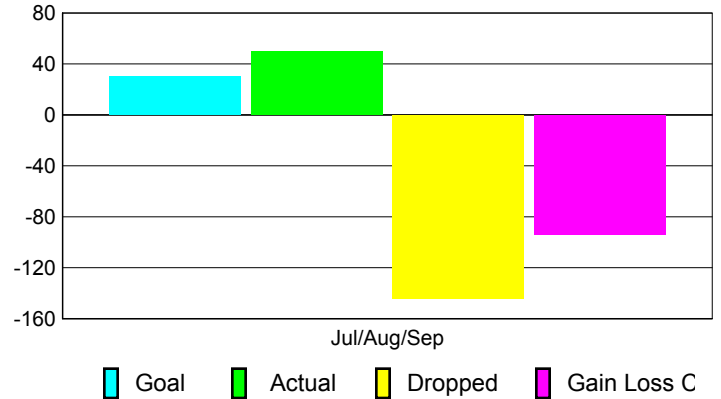

### YTD Status Quo Clubs 2010-2011

Status Quo Clubs Compared to Status Quo Members

## MEMBERSHIP

Membership Results  
2010-2011

Membership  
2009-2010

Month	Net Memb Goal	Actual New Memb	Actual Dropped Memb	Gain/Loss of Memb	Gain/Loss of Memb
Jul/Aug/Sep	30	50	-144	-94	-45
<b>Totals</b>	<b>30</b>	<b>50</b>	<b>-144</b>	<b>-94</b>	<b>-45</b>

### Membership Results 2010-2011

Goal, New, Dropped, Gain/Loss

### Comparison of Membership Gain/Loss

Current Year Compared to the Previous Year